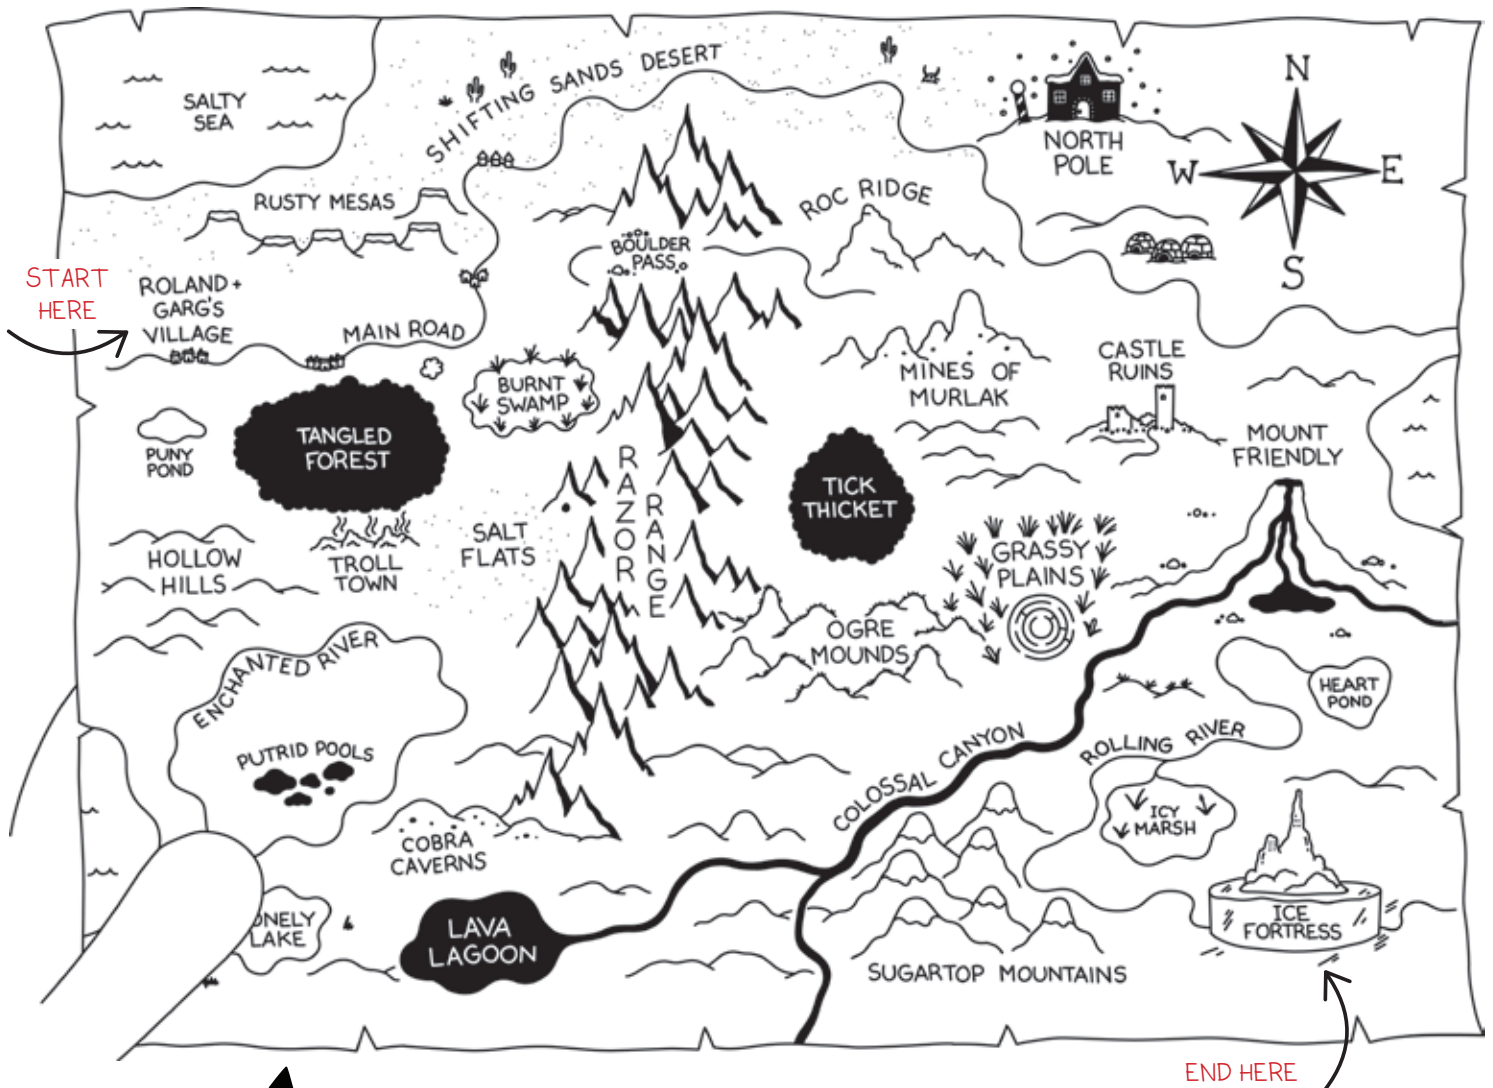

Rowley Jefferson's Awesome Friendly Adventure CHECKLIST

In Rowley Jefferson's Awesome Friendly Adventure, Roland the Kind and Garg the Barbarian must embark on a quest to save Roland's mum from the White Warlock. Characters from the story have been hidden all around you. How many can you find? Don't forget to collect your certificate at the end!

Roland the Kind

Garg the Barbarian

The One-Eyed Wizard

**Shae'Vana
(Elf Girl)**

**Stephen
(Half man, Half cow)**

Rowley Jefferson's
Awesome Friendly Adventure
CERTIFICATE

This certificate is awarded to

For completing Rowley Jefferson's Awesome Friendly Adventure Quest.

Congrats on being an
Awesome Friendly Adventurer!

Rowley Jefferson's Awesome Friendly Adventure ACTIVITIES

Roland and Garg need your help to reach the Ice Fortress! Can you plot out their adventure on the map from their village to the Ice Fortress? Along the way, they must visit Troll Town, Boulder Pass, Lava Lagoon, Roc Ridge and Castle Ruins.